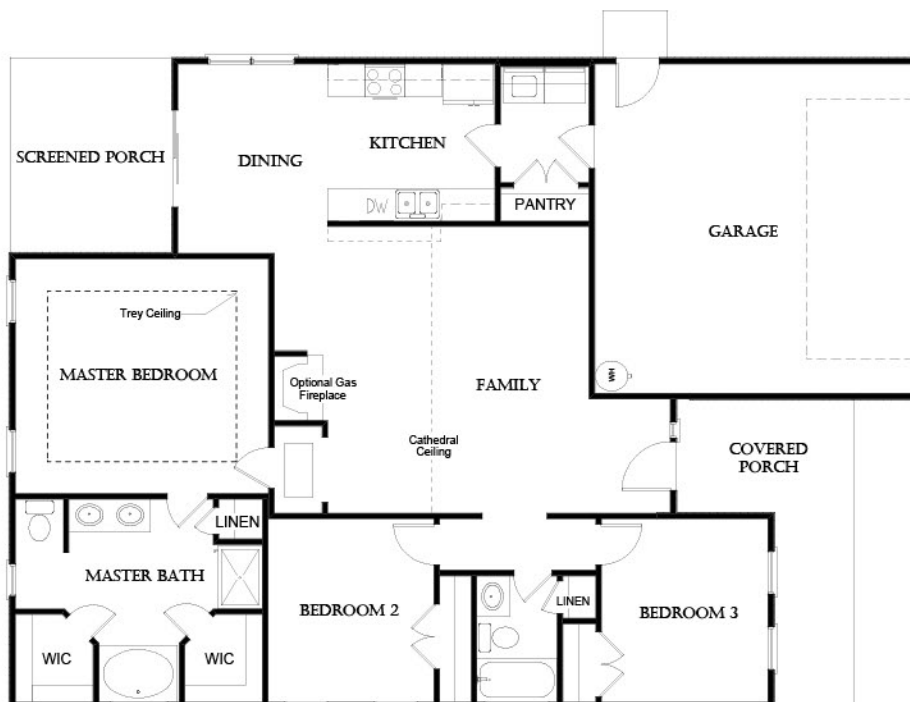

Plans, design images and photographs are property of Southern Homebuilders, Inc.
Copy used without written consent is prohibited. Published square footage and
dimensions are close approximations and are not represented to be exact.
Content is published for informational purposes only and may change at any time.