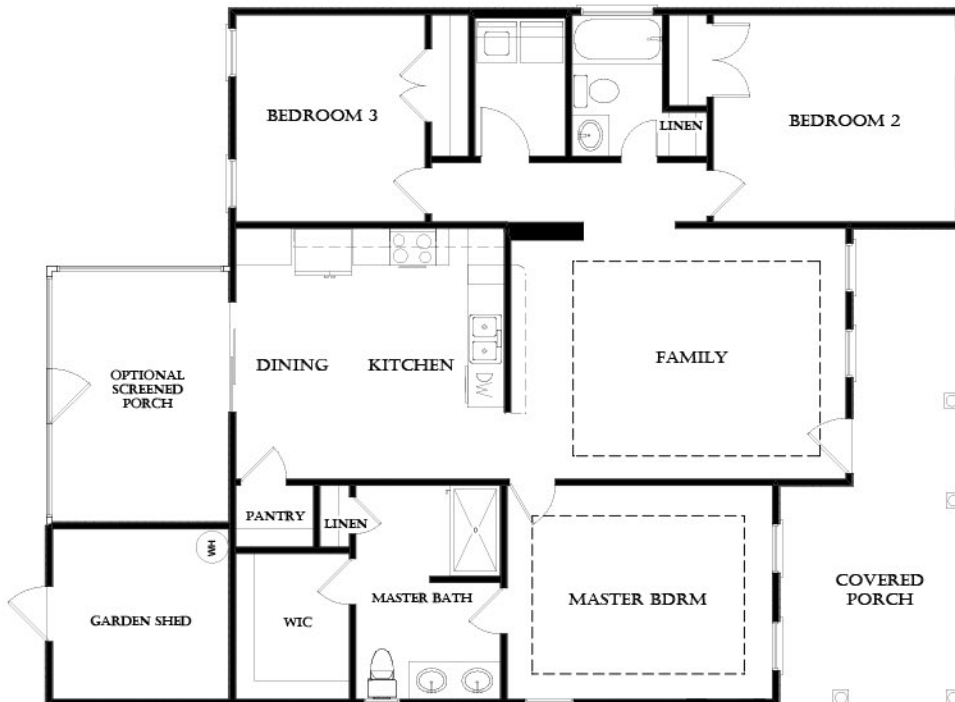

ST. MARTIN

in The Cottages at Eagle Pines

The Cottages
@ Eagle Pines

about the home:

The St. Martin is a lovely 3 bedroom, 2 bath cottage-style home with an open floor plan, and stainless steel GE furnished kitchen. The rocking chair front porch, screened rear porch, garden shed and finely landscaped lawn complete a uniquely southern outdoor living space to complement the modern convenience and open feel of the home.

3 Bedrooms - 2 Bathrooms

Heated Area: 1316 SQ FT - Porch: 204 SQ FT - Garden Room: 100 SQ FT - Screened Porch: 140 SQ FT

<http://southernhomebuildersinc.com>

info@southernhomebuildersinc.com

Quality Built by Southern Homebuilders
Lennox Heating & Air Conditioning
Bonded Builders 10 year Home

Energy Efficiency Tested
Luxurious Master Bathroom
Optional Screened-in Porch

Call Today! 910-409-1111

Plans, design, images and photographs are property of Southern Homebuilders, Inc.
Copy and/or resale without consent is prohibited. Purchased square footage and
dimensions are close approximations and are not guaranteed to be exact.
Call-out is furnished for informational purposes only, and may change at any time.